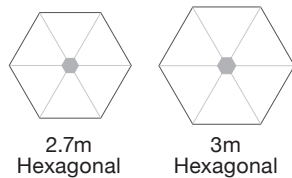

### Specifications & technical information

2.7m Hexagonal

3m Hexagonal

#### Dimensions of open umbrella

Width of canopy (cm) <sup>1</sup>	270°	300°
Length of standard arm (cm)	200	200
Canopy shade area (m2)	4.7	5.8