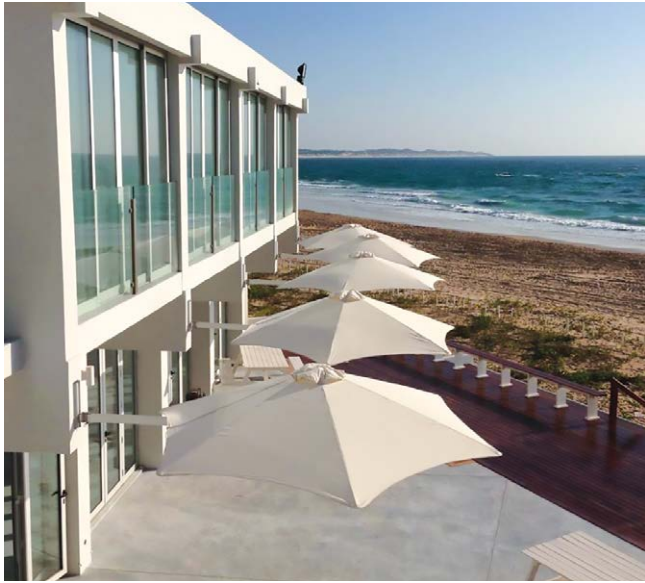

# PARAFLEX

the clever umbrella for tight spaces

**SHADE7**  
premium outdoor living

PARAFLEX - THE CLEVER UMBRELLA  
DESIGNED FOR TIGHT SPACES

Sensible and stylish the Paraflex is a wonderful solution for tight spaces. Simply attach it to a wall then use the clever simple click bracket for effortless operation and quick removal. Whether balcony or patio, the Paraflex provides shade in spaces where a conventional umbrella is simply impractical. Suitable for sheltered and low wind locations.

**PARAFLEX ADVANTAGES**

- 2 year warranty on frame defects and faulty workmanship
- Marine-grade materials guarantee longevity
- Anodized aluminium finish is salt water resistant
- Rust free and no paint or powder coating to crack or chip
- No umbrella post provides maximum space for tight locations
- Elegant and sporty styling, unobtrusive when collapsed
- Removable in seconds with easy "lift lock" bracket
- Light-weight (7kgs)