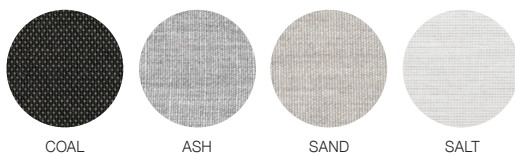

Installation kit
For installation onto a wooden deck or concrete patio.

European made acrylic canvas

Our premium solution-dyed acrylic canvas comes with a 10 year warranty and has the best available colour fastness rating of 7-8 out of 8³. It also has the highest possible rating of UPF 80, cutting out the maximum amount of harmful UV light for excellent sun protection.

¹Measured from point to point. All measurements are rounded and are subject to change.

²Wind damage is not covered by the warranty.

When used at horizontal setting.

³Colours with red colour pigmentation (red, orange, yellow etc) will have lower colour fastness than other colours and will show some fading earlier.

Fabric colours (Fabric colours may vary slightly from printed swatches shown).

Most Popular

Standard Colours

Designer Range

Shade7 showroom/factory:

1096 Great South Rd, Mt Wellington, Auckland 1060, NZ
+64 (0) 9 570 1112 / sales@shade7.co.nz / www.shade7.co.nz