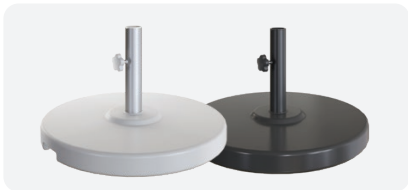

Venice advantages

- Lightweight and extremely durable fibreglass arms
- Strong 38mm dia. aluminium pole with 2.2mm wall thickness
- Venice - 5 year back-to-base frame warranty
- Venice Tilt - 3 year residential back-to-base frame warranty*
- European made acrylic canvas fabric with 10 year warranty*
- Heavy duty resin and stainless steel parts
- Post can be split into two halves for easy storage/transport
- Easy to open and close with rope and pulley system
- Rust free aluminium and fibreglass frame

Super strong fibreglass arms & joints

High quality rope & pin opening system

Marine grade quality & stainless steel hardware

Venice tilt
Strong 60 degree tilting mechanism

Venice tilt
Durable winder system

Optional accessories

Concrete filled base - silver/black 25kg
A strong and durable concrete filled plastic base with rust-proof design featuring an aluminium spigot.

Premium wheeled base 25kg
A beautifully designed galvanised steel base featuring a polished stainless steel spigot & wheels.

Concrete filled base - silver/black 40kg (double stacked)
A strong and durable concrete filled plastic base with rust-proof design featuring an aluminium spigot.

Premium wheeled base 45kg (double stacked)
A beautifully designed galvanised steel base featuring a polished stainless steel spigot & wheels.