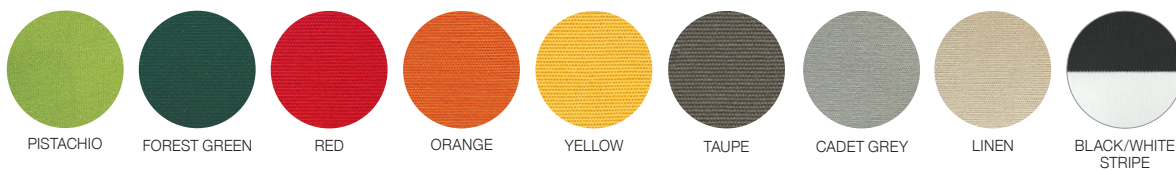

Installation kit
For installation onto a wooden deck or concrete patio.

European made acrylic canvas

Our premium solution-dyed acrylic canvas comes with a 10 year warranty and has the best available colour fastness rating of 7-8 out of 8³. It also has the highest possible rating of UPF 80, cutting out the maximum amount of harmful UV light for excellent sun protection.

¹Measured from point to point. All measurements are rounded and are subject to change.

²Wind damage is not covered by the warranty.

When used at horizontal setting.

³Colours with red colour pigmentation (red, orange, yellow etc) will have lower colour fastness than other colours and will show some fading earlier.

Fabric colours (Fabric colours may vary slightly from printed swatches shown).

Most Popular

Standard Colours

Designer Range

Shade7 showroom/factory:

1096 Great South Rd, Mt Wellington, Auckland 1060, NZ
+64 (0) 9 570 1112 / sales@shade7.co.nz / www.shade7.co.nz