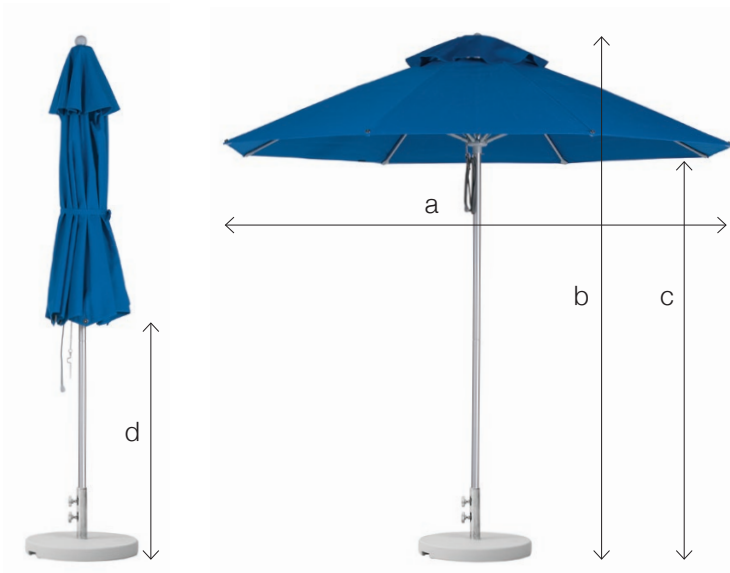

European made acrylic canvas

Our premium solution-dyed acrylic canvas comes with a 10 year warranty and has the best available colour fastness rating of 7-8 out of 8³. It also has the highest possible rating of UPF 80, cutting out the maximum amount of harmful UV light for excellent sun protection.

Specifications & technical information

Dimensions of open umbrella

a: Width of canopy (cm)	220 x 220	1260^Ø	1315^Ø	1260^Ø
b: Height to top of umbrella (cm)	270	270	270	270
c: Canopy edge height (cm)	200	195	200	195
Canopy shade area (m²)	4.8	4.8	7.0	4.8

Dimensions of closed umbrella

d: Closed ground clearance (cm)	85	110	85	110
Closes above tables?	Yes	Yes	Yes	Yes

Wind rating guide

Installed wind rating²	60kph	80kph	50kph	³40kph

¹Measured from point to point. All measurements are rounded and are subject to change.

²Wind damage is not covered by the warranty.

When used at horizontal setting.

³Colours with red colour pigmentation (red, orange, yellow etc) will have lower colour fastness than other colours and will show some fading earlier.