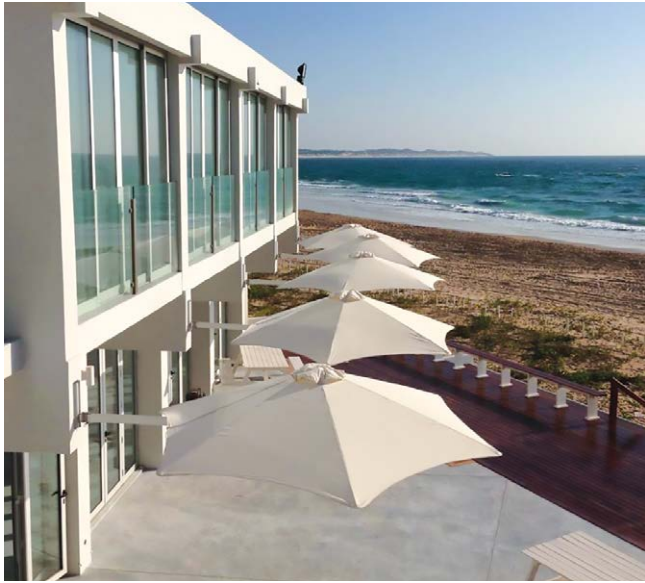

PARAFLEX

the clever umbrella for tight spaces

SHADE7
premium outdoor living

PARAFLEX - THE CLEVER UMBRELLA DESIGNED FOR TIGHT SPACES

Sensible and stylish the Paraflex is a wonderful solution for tight spaces. Simply attach it to a wall then use the clever simple click bracket for effortless operation and quick removal. Whether balcony or patio, the Paraflex provides shade in spaces where a conventional umbrella is simply impractical.

PARAFLEX ADVANTAGES

- 2 year warranty on frame defects and faulty workmanship
- Marine-grade materials guarantee longevity
- Anodized aluminium finish is salt water resistant
- Rust free and no paint or powder coating to crack or chip
- No umbrella post provides maximum space for tight locations
- Elegant and sporty styling, unobtrusive when collapsed
- Removable in seconds with easy "lift lock" bracket
- Light-weight (7kgs)