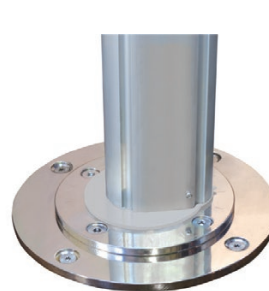

STAINLESS STEEL BASE PLATE

Optional base plate for composite decks or easy umbrella removal.