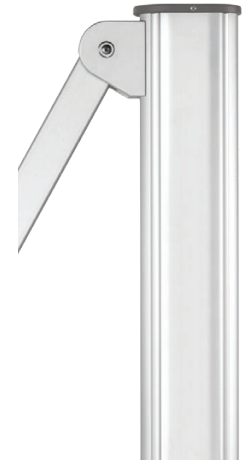

ANODISED ALUMINIUM MAST

INFINITY TILT SYSTEM

REMOVABLE WINDER HANDLE

ANODISED ALUMINIUM COMPONENTS

ACCESSORIES

CANOPY STABILISER KIT

Uniquely designed stabiliser arms that increase the umbrella's stability for commercial environments and exposed locations.