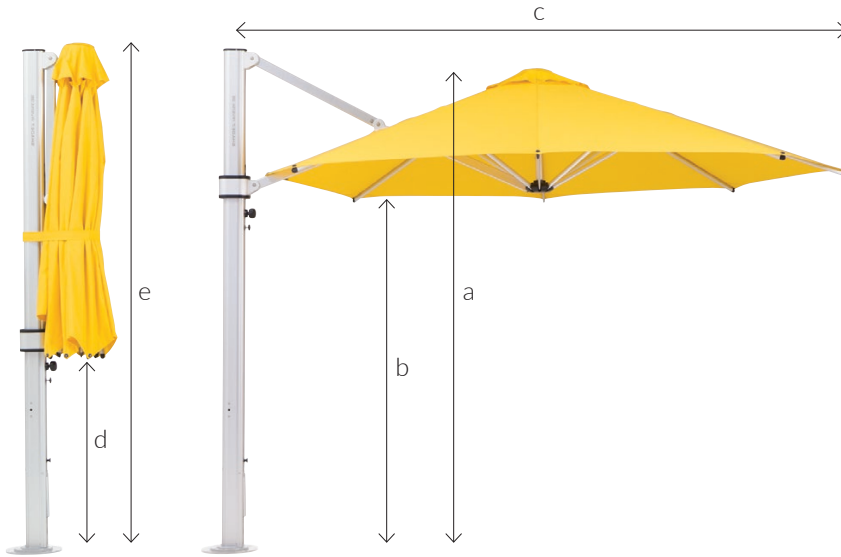

For installation into a patio or the ground.

FREESTANDING CANTILEVER BASE WITH INTERNAL WHEELS

A strong, durable cantilever umbrella freestanding base with hidden internal wheels and adjustable locking feet. Weighs up to 180kg when fully loaded with gravel.

FREESTANDING HALF BASE

This clever freestanding base design provides more usable space under the umbrella. Weighs 230kg once filled with 8 x 50x50cm pavers.

NZ Pat App No. 768055

CANOPY FABRIC

EUROPEAN MADE, 100% SOLUTION-DYED, ACRYLIC CANVAS.